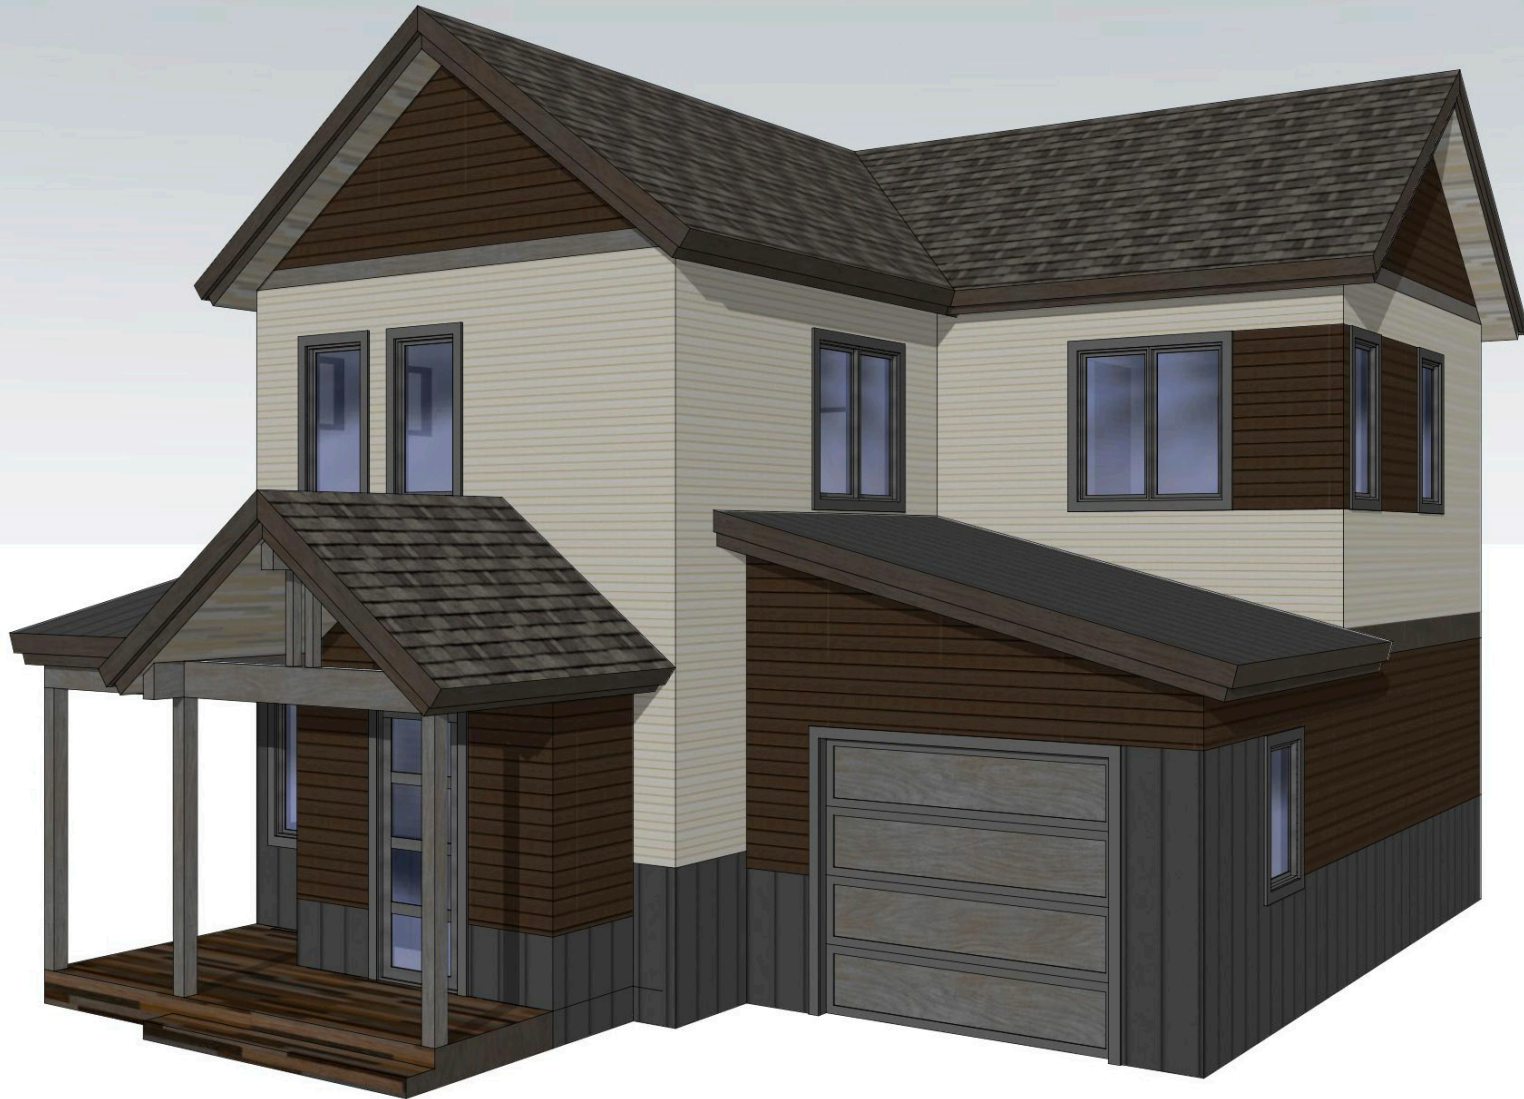

Lupine

Base: 1,486 SF Livable and 1,856 Total SF, 3 Beds, 2 Baths, Powder Room, 1 Car Garage, Two Exterior Storage Rooms, Large Exterior Patios

First Floor

Second Floor

All images are artistic representations for conceptual purposes and are not exact depictions of the final product. Features, dimensions, finishes, pricing, square footages, and available options are current as of publication and subject to change without notice due to construction variances or design updates. Please contact the Haymeadow sales team for current availability, lot selection, and pricing.