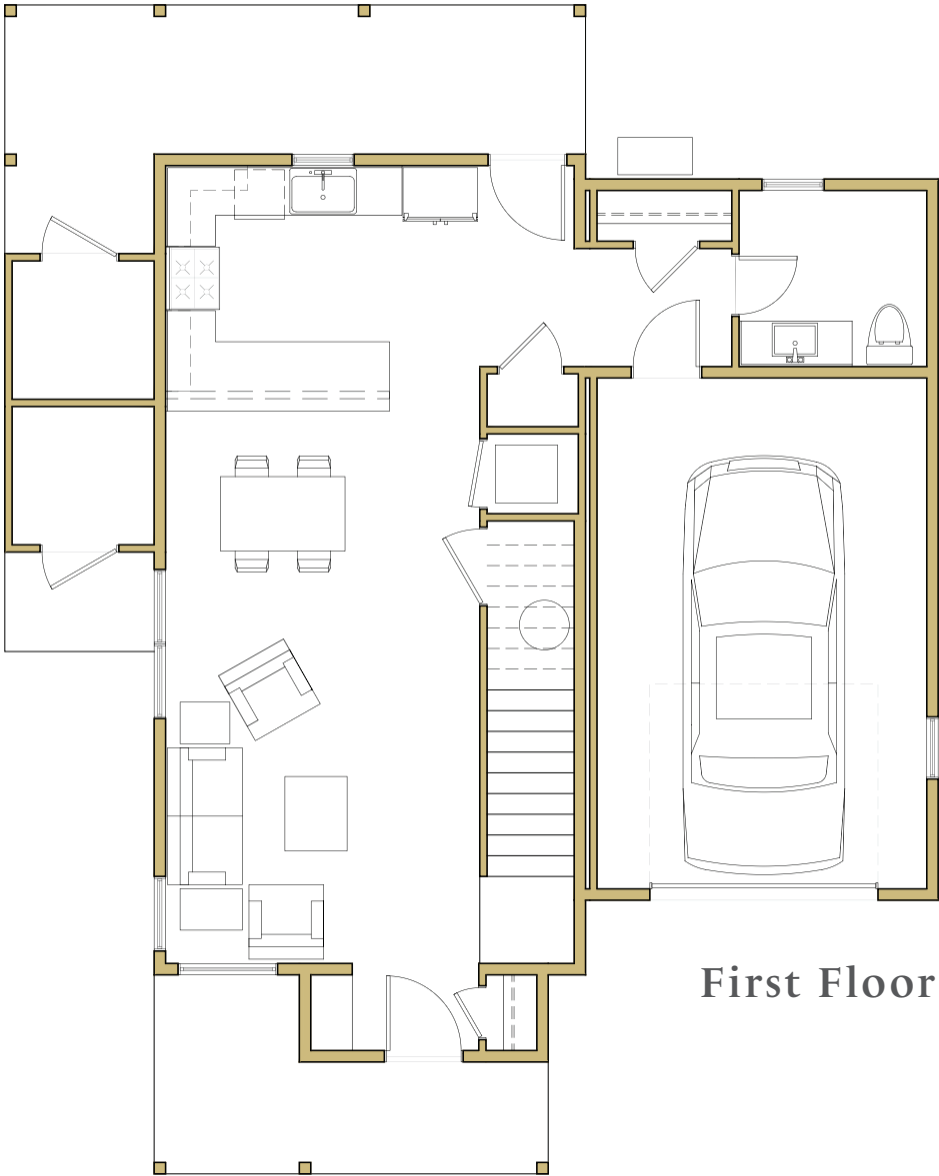

Lupine

Base: 1,486 SF Livable and 1,856 Total SF, 3 Beds, 2 Baths, Powder Room, 1 Car Garage, Two Exterior Storage Rooms, Large Exterior Patios

First Floor

Second Floor

All images are artistic representations for conceptual purposes and are not exact depictions of the final product. Features, dimensions, finishes, pricing, square footages, and available options are current as of publication and subject to change without notice due to construction variances or design updates. Please contact the Haymeadow sales team for current availability, lot selection, and pricing.