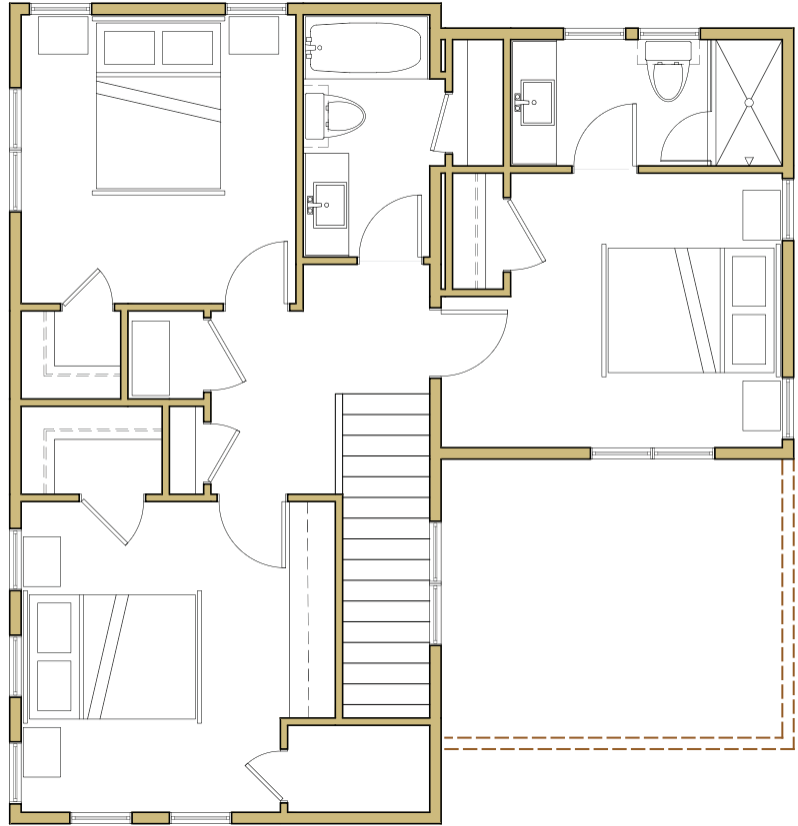

Lupine

Base: 1,486 SF Livable and 1,856 Total SF, 3 Beds, 2 Baths, Powder Room, 1 Car Garage, Two Exterior Storage Rooms, Large Exterior Patios

First Floor

Second Floor

All images are artistic representations for conceptual purposes and are not exact depictions of the final product. Features, dimensions, finishes, pricing, square footages, and available options are current as of publication and subject to change without notice due to construction variances or design updates. Please contact the Haymeadow sales team for current availability, lot selection, and pricing.