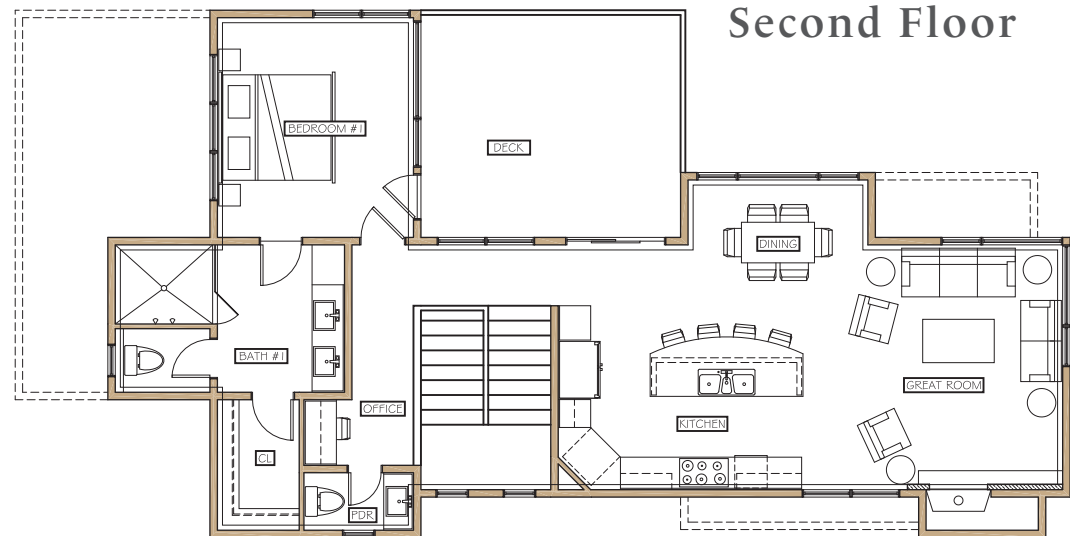

Garnet: Starting at \$1,895,000

Base: 1,967 SF Livable and 2,412 Total SF, 3 Beds, 3 Baths, Powder Room, 2 Car Garage, Large Deck

Options: Outdoor Kitchen, Hot Tub

First Floor

Second Floor

All images are artistic representations for conceptual purposes and are not exact depictions of the final product. Features, dimensions, finishes, pricing, square footages, and available options are current as of publication and subject to change without notice due to construction variances or design updates. Please contact the Haymeadow sales team for current availability, lot selection, and pricing.