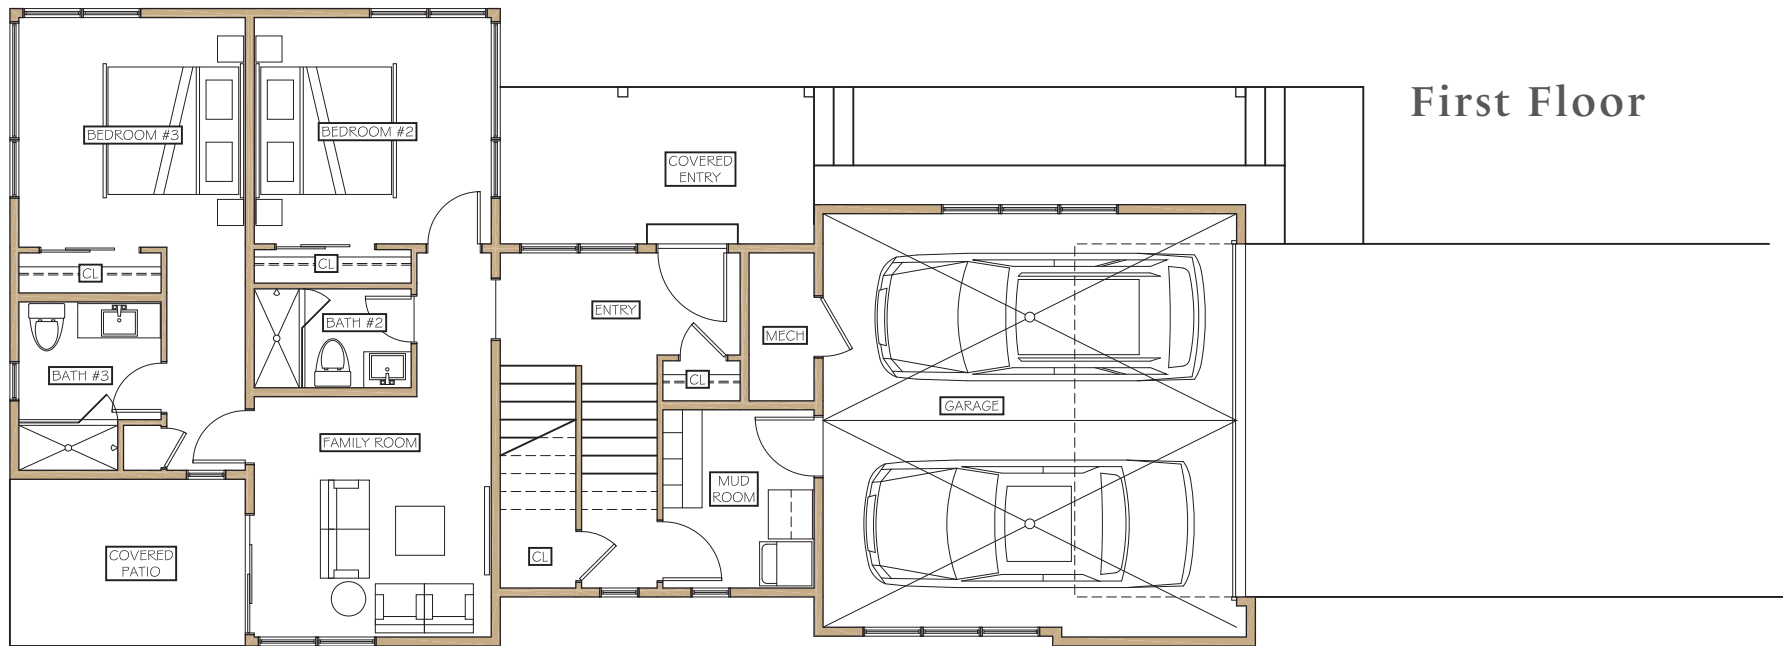

Garnet: Starting at \$1,895,000

Base: 1,967 SF Livable and 2,412 Total SF, 3 Beds, 3 Baths, Powder Room, 2 Car Garage, Large Deck

Options: Outdoor Kitchen, Hot Tub

First Floor

Second Floor

All images are artistic representations for conceptual purposes and are not exact depictions of the final product. Features, dimensions, finishes, pricing, square footages, and available options are current as of publication and subject to change without notice due to construction variances or design updates. Please contact the Haymeadow sales team for current availability, lot selection, and pricing.