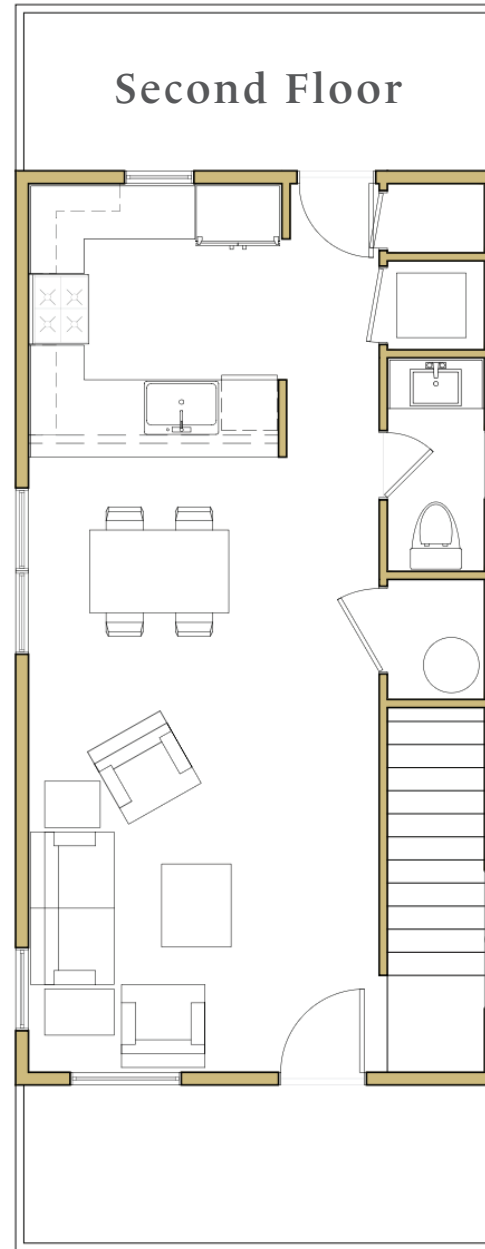

Glacier Lily

**Base:** 1,127 SF Livable and 1,199 Total SF, 2 Beds, 1 Baths, Powder Room, Two Exterior Storage Rooms, Large Exterior Patios

First Floor

Second Floor

All images are artistic representations for conceptual purposes and are not exact depictions of the final product. Features, dimensions, finishes, pricing, square footages, and available options are current as of publication and subject to change without notice due to construction variances or design updates. Please contact the Haymeadow sales team for current availability, lot selection, and pricing.