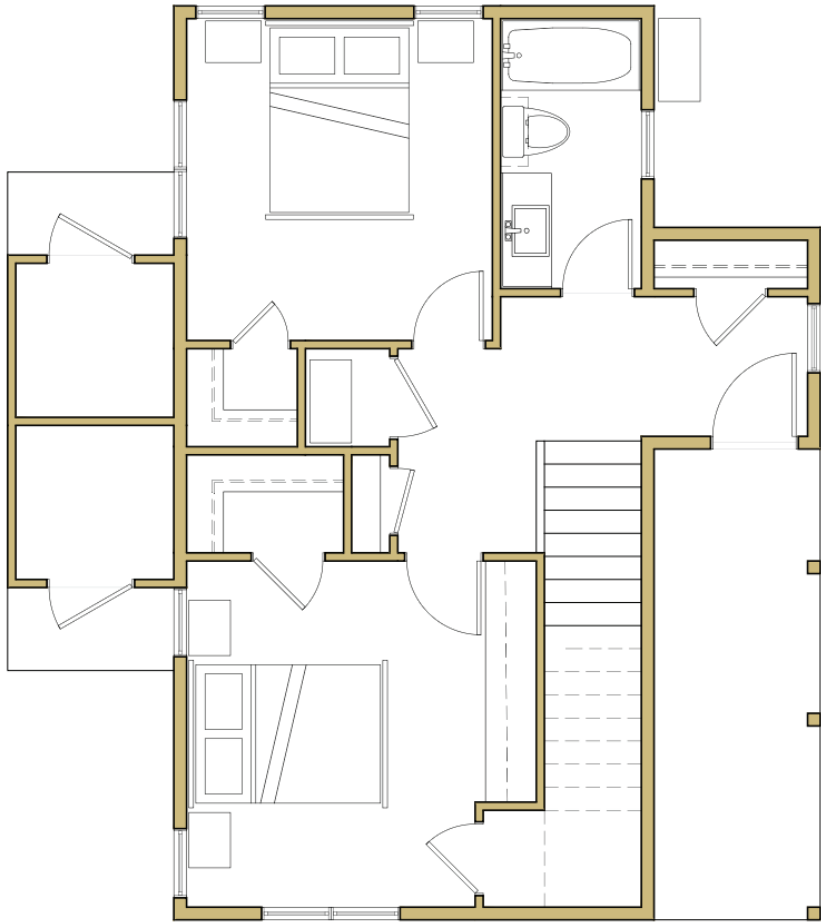

Glacier Lily

**Base:** 1,127 SF Livable and 1,199 Total SF, 2 Beds, 1 Baths, Powder Room, Two Exterior Storage Rooms, Large Exterior Patios

First Floor

Second Floor

All images are artistic representations for conceptual purposes and are not exact depictions of the final product. Features, dimensions, finishes, pricing, square footages, and available options are current as of publication and subject to change without notice due to construction variances or design updates. Please contact the Haymeadow sales team for current availability, lot selection, and pricing.