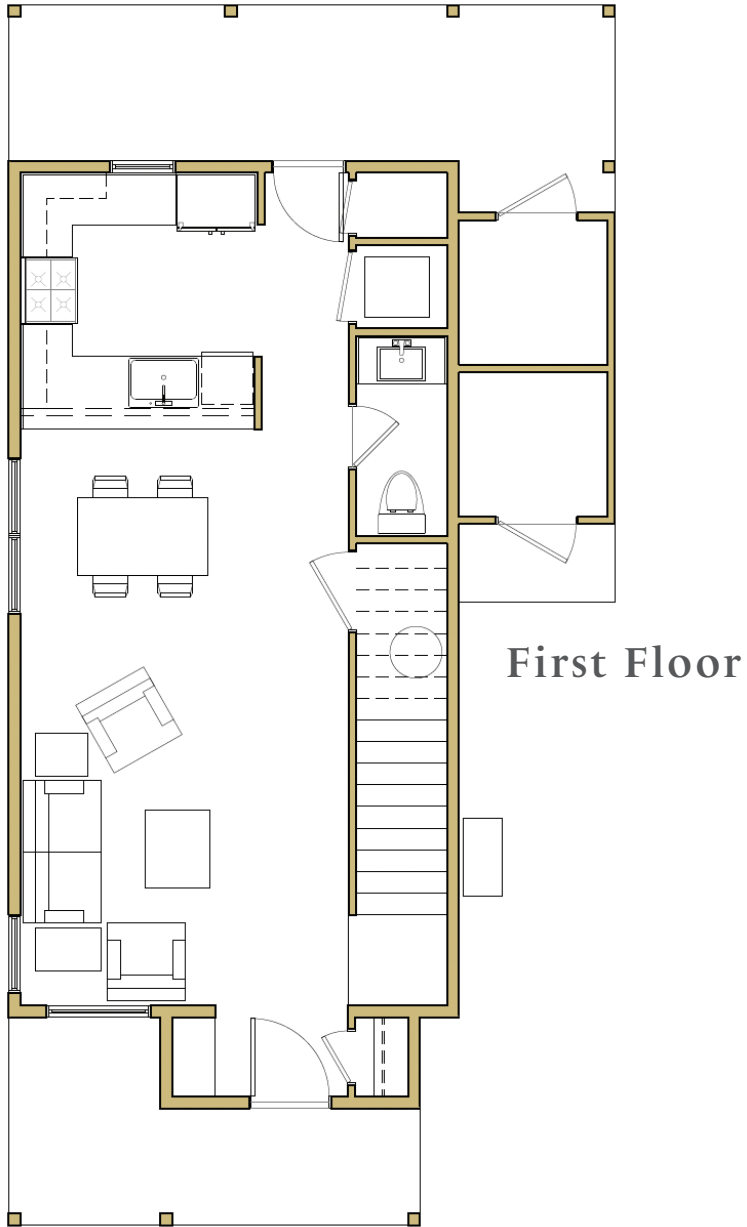

Bluebell Cottage

Base: 1,127 SF Livable and 1,199 Total SF, 2 Beds, 1 Baths, Powder Room, Two Exterior Storage Rooms, Large Exterior Patios

All images are artistic representations for conceptual purposes and are not exact depictions of the final product. Features, dimensions, finishes, pricing, square footages, and available options are current as of publication and subject to change without notice due to construction variances or design updates. Please contact the Haymeadow sales team for current availability, lot selection, and pricing.