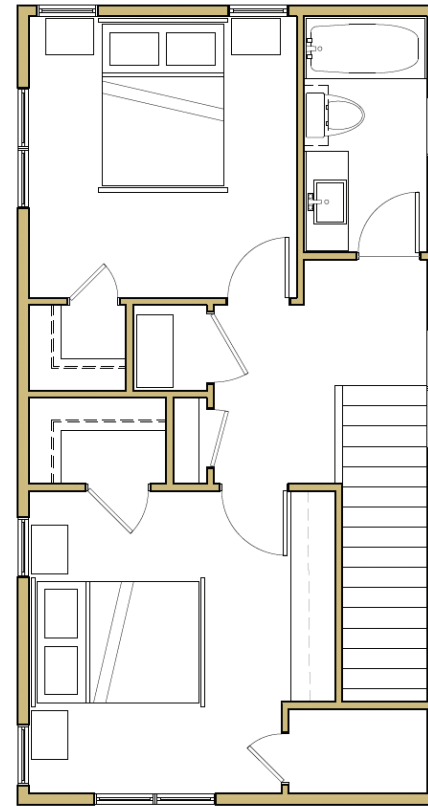

Bluebell Cottage

Base: 1,127 SF Livable and 1,199 Total SF, 2 Beds, 1 Baths, Powder Room, Two Exterior Storage Rooms, Large Exterior Patios

All images are artistic representations for conceptual purposes and are not exact depictions of the final product. Features, dimensions, finishes, pricing, square footages, and available options are current as of publication and subject to change without notice due to construction variances or design updates. Please contact the Haymeadow sales team for current availability, lot selection, and pricing.