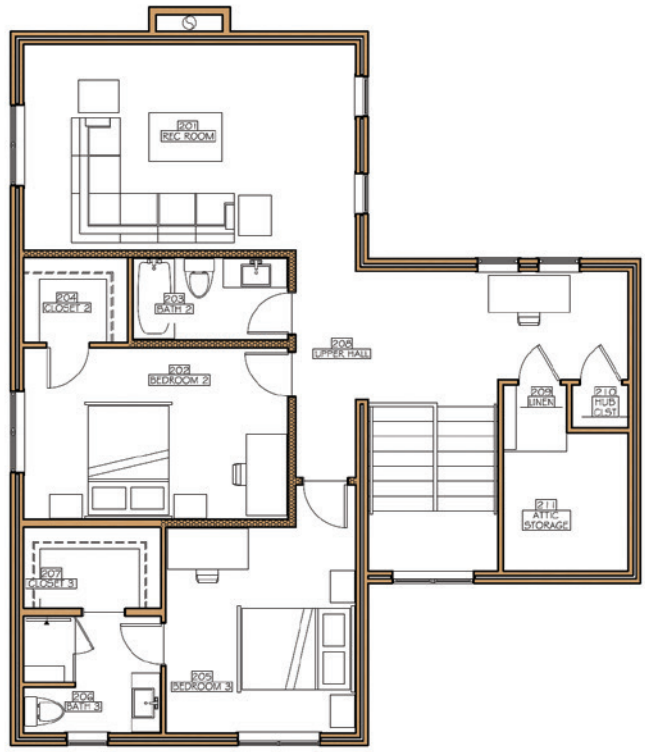

Windrow: Starting at \$2,651,000

Base: 2,816 SF Livable and 3,338 Total SF, 3 Beds, 3 Baths, Powder Room, Secondary Family Room, 2 Car Garage, Large Outdoor Patio.

Options: 4th Bedroom, Rec Room, 475 SF Accessory Dwelling Unit, 3 Car Garage, Outdoor Kitchen, Hot Tub

First Floor

Second Floor

All images are artistic representations for conceptual purposes and are not exact depictions of the final product. Features, dimensions, finishes, pricing, square footages, and available options are current as of publication and subject to change without notice due to construction variances or design updates. Please contact the Haymeadow sales team for current availability, lot selection, and pricing.