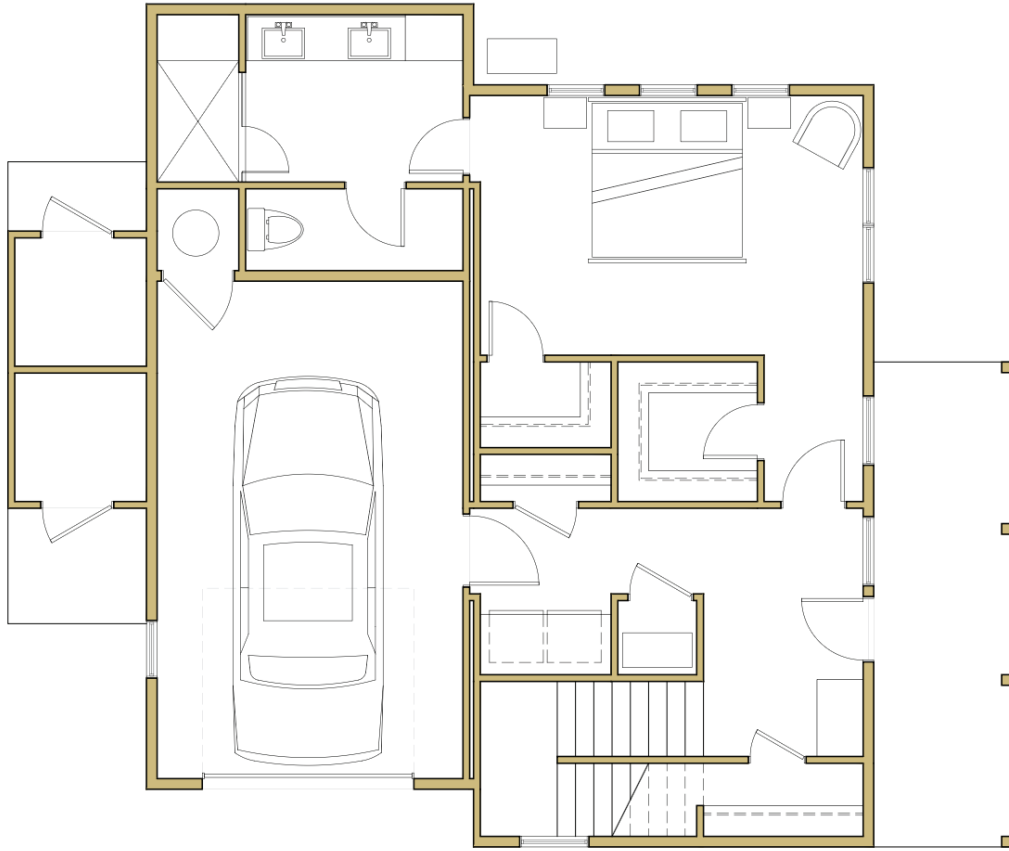

Paintbrush

Base: 1,759 SF Livable and 2,131 Total SF, 3 Beds, 2 Baths, Powder Room, 1 Car Garage, Two Exterior Storage Rooms, Large Exterior Patios

First Floor

Second Floor

All images are artistic representations for conceptual purposes and are not exact depictions of the final product. Features, dimensions, finishes, pricing, square footages, and available options are current as of publication and subject to change without notice due to construction variances or design updates. Please contact the Haymeadow sales team for current availability, lot selection, and pricing.