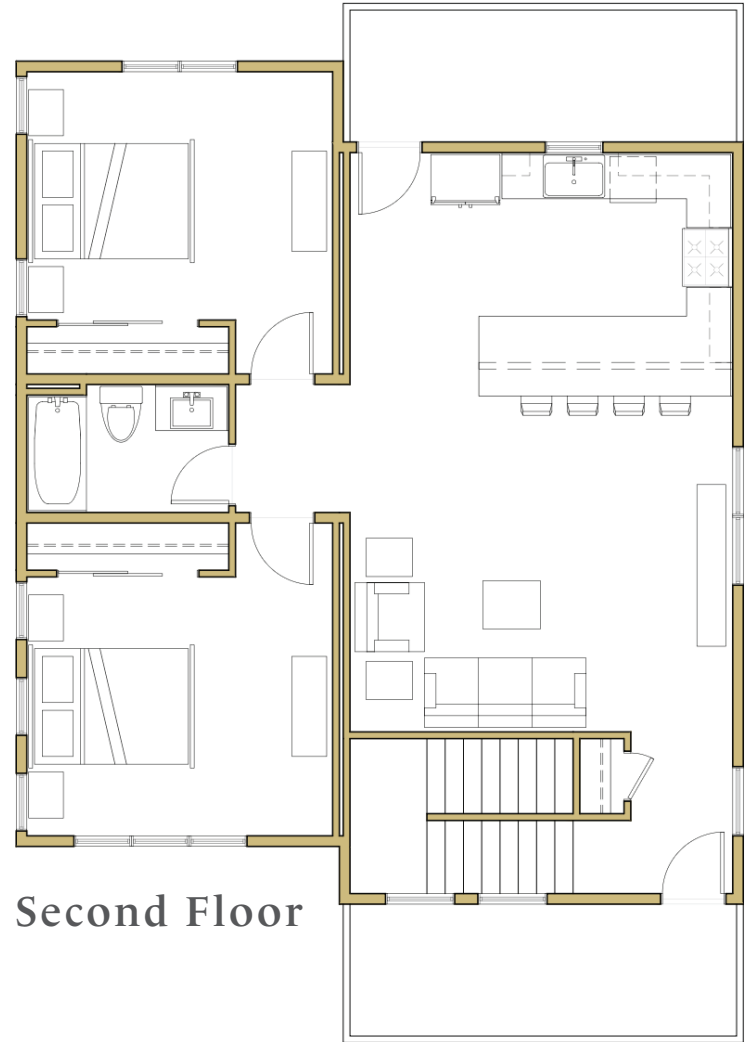

Paintbrush

Base: 1,759 SF Livable and 2,131 Total SF, 3 Beds, 2 Baths, Powder Room, 1 Car Garage, Two Exterior Storage Rooms, Large Exterior Patios

First Floor

Second Floor

All images are artistic representations for conceptual purposes and are not exact depictions of the final product. Features, dimensions, finishes, pricing, square footages, and available options are current as of publication and subject to change without notice due to construction variances or design updates. Please contact the Haymeadow sales team for current availability, lot selection, and pricing.