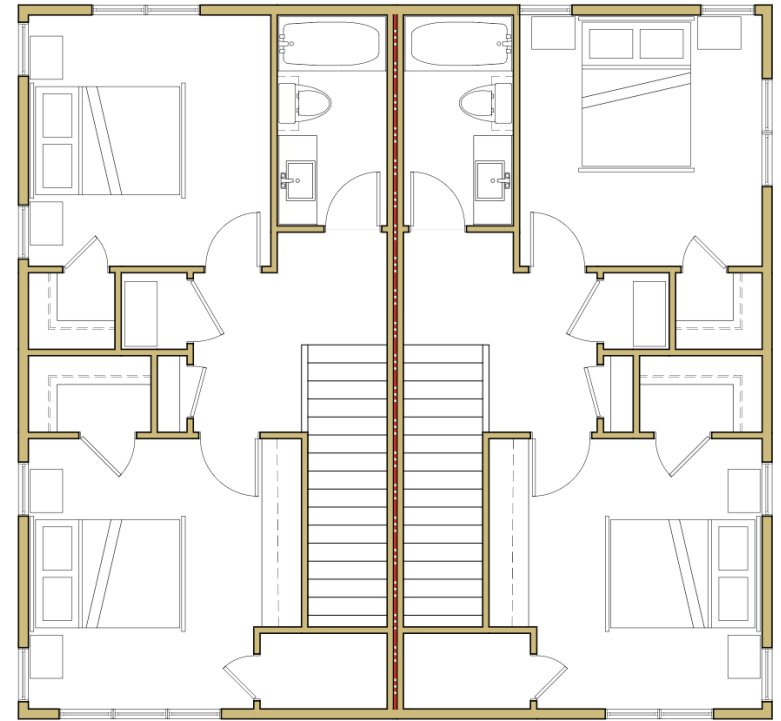

Mariposa

Base: 1,127 SF Livable and 1,199 Total SF, 2 Beds, 1 Baths, Powder Room, Two Exterior Storage Rooms, Large Exterior Patios

First Floor

Second Floor

All images are artistic representations for conceptual purposes and are not exact depictions of the final product. Features, dimensions, finishes, pricing, square footages, and available options are current as of publication and subject to change without notice due to construction variances or design updates. Please contact the Haymeadow sales team for current availability, lot selection, and pricing.