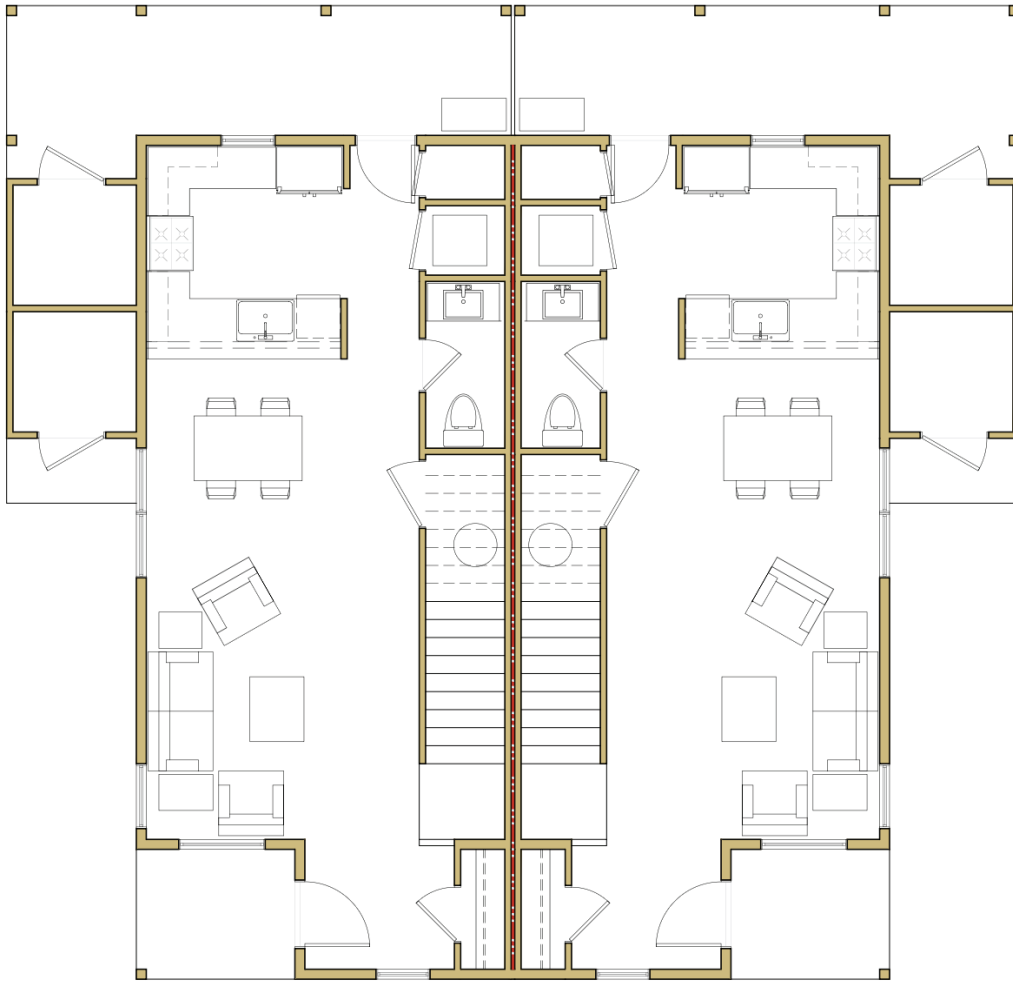

Mariposa

Base: 1,127 SF Livable and 1,199 Total SF, 2 Beds, 1 Baths, Powder Room, Two Exterior Storage Rooms, Large Exterior Patios

First Floor

Second Floor

All images are artistic representations for conceptual purposes and are not exact depictions of the final product. Features, dimensions, finishes, pricing, square footages, and available options are current as of publication and subject to change without notice due to construction variances or design updates. Please contact the Haymeadow sales team for current availability, lot selection, and pricing.