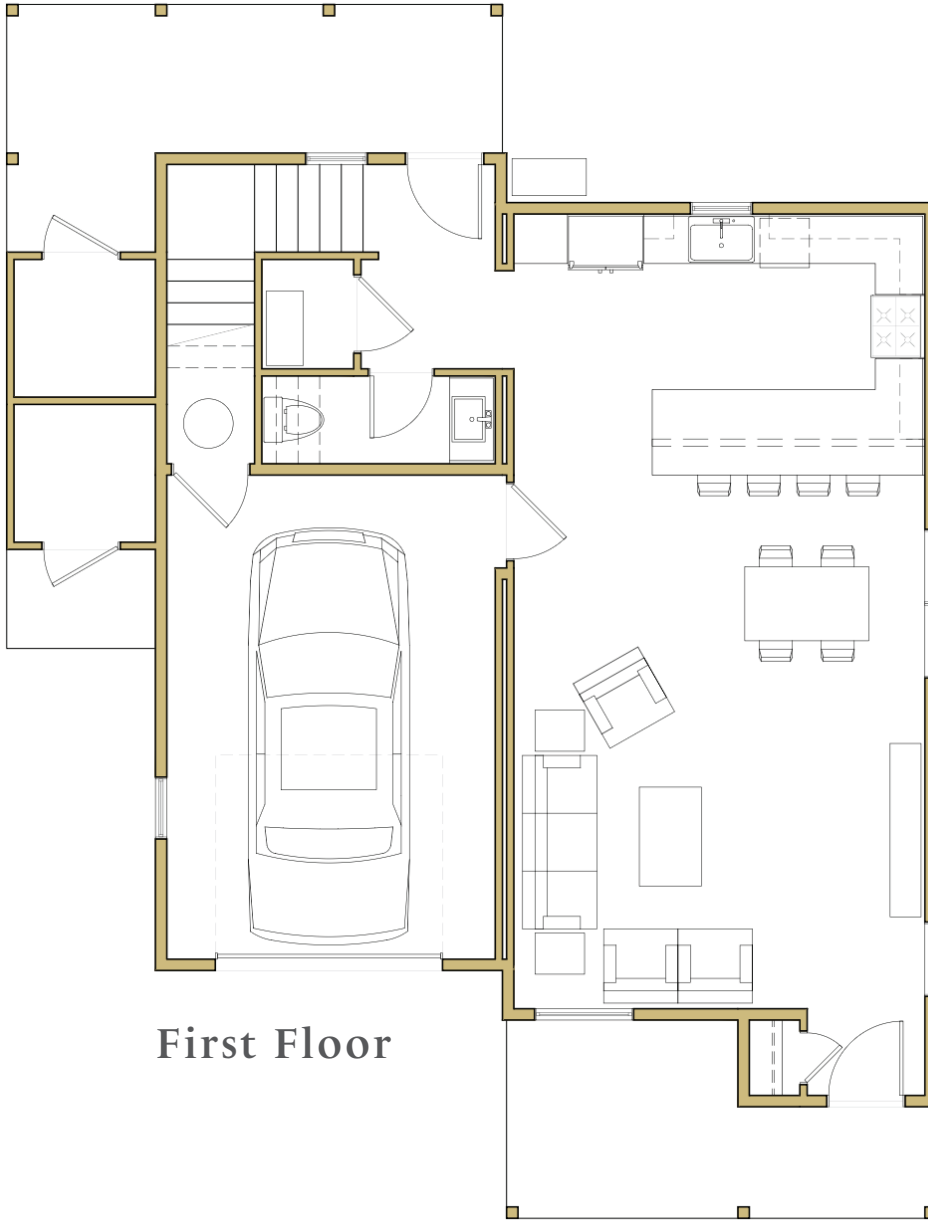

## Aspen Glow

**Base:** 1,759 SF Livable and 2,131 Total SF, 3 Beds, 2 Baths, Powder Room, 1 Car Garage, Two Exterior Storage Rooms, Large Exterior Patios

**First Floor**

**Second Floor**

All images are artistic representations for conceptual purposes and are not exact depictions of the final product. Features, dimensions, finishes, pricing, square footages, and available options are current as of publication and subject to change without notice due to construction variances or design updates. Please contact the Haymeadow sales team for current availability, lot selection, and pricing.