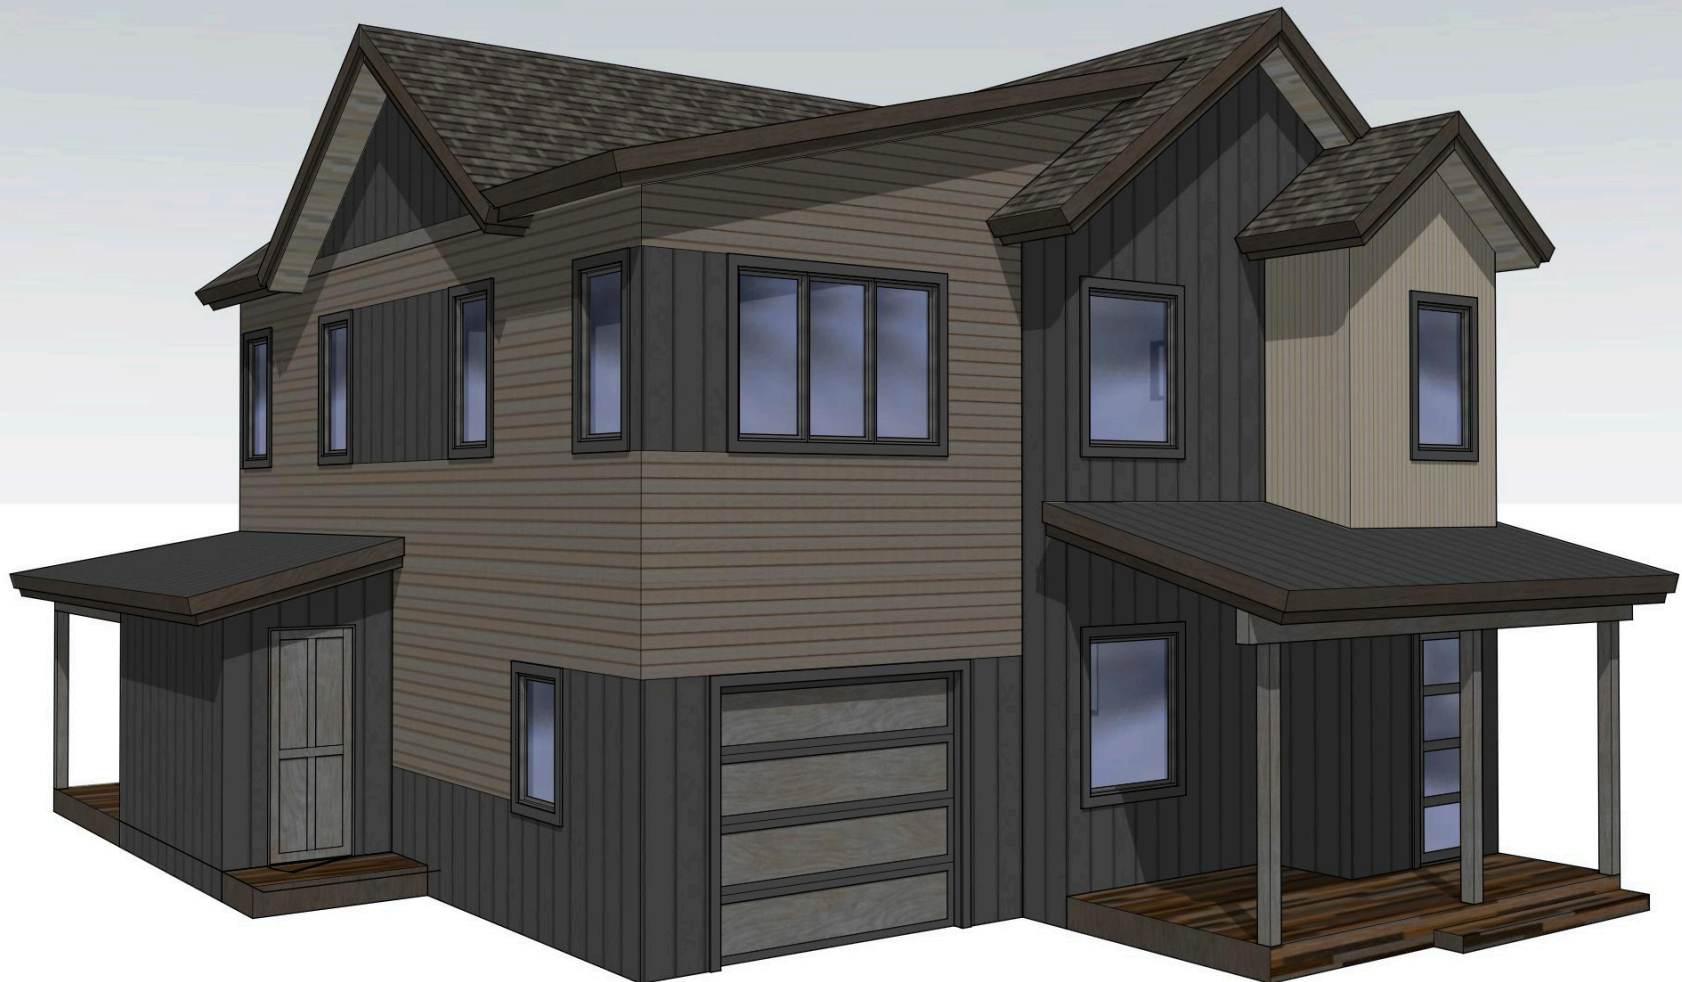

## Aspen Glow

**Base:** 1,759 SF Livable and 2,131 Total SF, 3 Beds, 2 Baths, Powder Room, 1 Car Garage, Two Exterior Storage Rooms, Large Exterior Patios

**First Floor**

**Second Floor**

All images are artistic representations for conceptual purposes and are not exact depictions of the final product. Features, dimensions, finishes, pricing, square footages, and available options are current as of publication and subject to change without notice due to construction variances or design updates. Please contact the Haymeadow sales team for current availability, lot selection, and pricing.