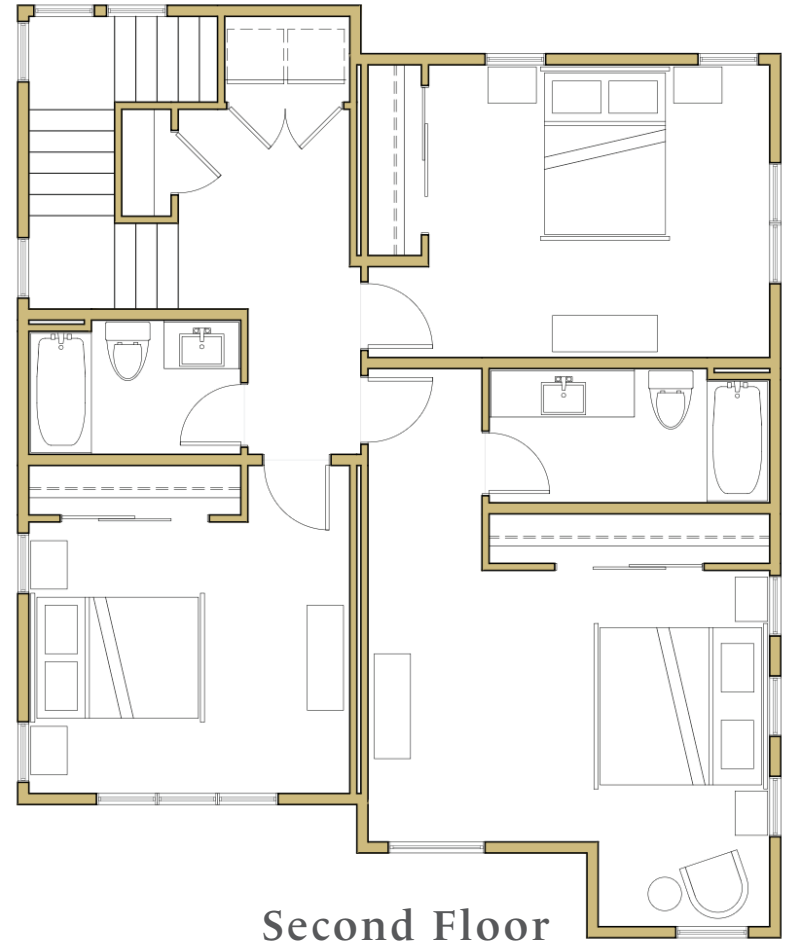

## Aspen Glow

**Base:** 1,759 SF Livable and 2,131 Total SF, 3 Beds, 2 Baths, Powder Room, 1 Car Garage, Two Exterior Storage Rooms, Large Exterior Patios

**First Floor**

**Second Floor**

All images are artistic representations for conceptual purposes and are not exact depictions of the final product. Features, dimensions, finishes, pricing, square footages, and available options are current as of publication and subject to change without notice due to construction variances or design updates. Please contact the Haymeadow sales team for current availability, lot selection, and pricing.